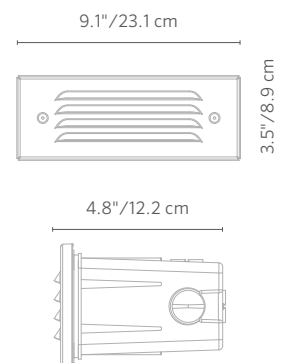

Quick Facts

- Stamped copper
- Natural, powder coated, or antiqued copper finish
- Cree® Integrated LEDs
- Tamper resistant features
- Color temperature filters
- Compatible with Luxor® technology
- Phase and PWM dimmable
- Input voltage: 10-15V